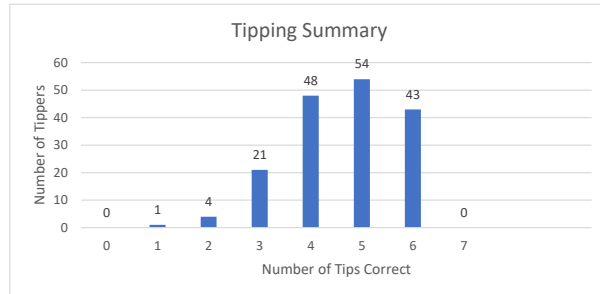

Round 3 tipping stats.			
Tips Entered	160	94%	
Average score this week	4.7		
Wild Cards played	-		
Average Wild Card score	-		

AFL Ladder After Round 3			
Team	%	Pts	
1 Gold Coast	191%	12	
2 Western Bulldogs	137%	12	
3 Fremantle	144%	8	
4 Sydney	139%	8	
5 Hawthorn	118%	8	
6 North Melbourne	117%	8	
7 Collingwood	115%	8	
8 Melbourne	96%	8	
9 West Coast	87%	8	
10 Geelong	87%	8	
11 Port Adelaide	105%	4	
12 Adelaide	100%	4	
13 Brisbane Lions	95%	4	
14 St Kilda	86%	4	
15 GWS Giants	77%	4	
16 Carlton	73%	4	
17 Essendon	62%	0	
18 Richmond	57%	0	

Match Results AFL Round 3		# of tippers correct	
Geelong 68 d Adelaide 60	138	86.3%	
Collingwood 87 d GWS Giants 54	139	86.9%	
Brisbane Lions 113 d St Kilda 80	129	80.6%	
Fremantle 103 d Richmond 43	156	97.5%	
North Melbourne 81 d Essendon 69	120	75.0%	
West Coast 92 d Port Adelaide 90	6	3.8%	
Melbourne 100 d Carlton 77	68	42.5%	

Quarter Tipping Ranking - Quarter 1			
	Tips OK	Hit Rate	Game 1 Pts diff
1 Michael Perry	22	79%	261
2 Wayne Flanagan	21	75%	404
3 Lyndon Hampton	21	75%	572
4 Darren Harris	20	71%	86
5 Alex Hunnibell	20	71%	97
6 Michael Verrier	20	71%	100
7 Mike Hunnibell	20	71%	108
8 Kerry Gunn	20	71%	108
9 Greg Williams	20	71%	108
10 Nick Murnane	20	71%	112
11 Anthony Bransden	20	71%	130
12 Liam Wright	20	71%	140
13 Zali Ryan	20	71%	146
14 Aidan Donovan	20	71%	163
15 Michael Gay	20	71%	175
16 Joel Mountney	20	71%	253
17 Simon Burgess	19	68%	95
18 Robert Bilyk	19	68%	97
19 Liam Godwin	19	68%	100
20 Felix Fischer	19	68%	100

Supporters' Summary		
Team Followed	Backed	Ducked
Geelong	14	-
Adelaide	-	-
Collingwood	18	1
GWS Giants	-	-
St Kilda	6	7
Brisbane Lions	4	1
Fremantle	3	-
Richmond	1	12
Essendon	4	6
North Melbourne	10	1
Port Adelaide	-	-
West Coast	1	2
Carlton	18	5
Melbourne	5	1

Regional Challenge		
Region	Num	Hit Rate
North	65	61.3%
South	104	60.5%

Gender Challenge		
Gender	Num	Hit Rate
Male	126	61.3%
Female	43	59.5%

Supporter's Challenge		
Team	Num	Hit Rate
Western Bulldogs	8	67.0%
(none)	6	64.3%
Melbourne	6	63.1%
North Melbourne	11	63.0%
Collingwood	19	63.0%
Geelong	15	61.9%
Sydney	6	61.3%
Richmond	14	61.0%
West Coast	3	60.7%
St Kilda	13	60.4%
Hawthorn	21	59.7%
Brisbane Lions	6	58.3%
Carlton	27	58.2%
Fremantle	4	58.0%
Essendon	10	56.8%

Hot Tip Summary		
	Survivors	Dropouts
	26	6
Team	Count	In Hand
Adelaide	-	24
Brisbane Lions	-	22
Carlton	-	22
Collingwood	-	22
Essendon	-	26
Fremantle	8	✓ 6
Geelong	-	21
Gold Coast	5	* 7
GWS Giants	-	23
Hawthorn	2	* 20
Melbourne	-	26
North Melbourne	-	24
Port Adelaide	14	* 12
Richmond	-	26
St Kilda	-	26
Sydney	-	8
West Coast	1	✓ 25
Western Bulldogs	2	* 24